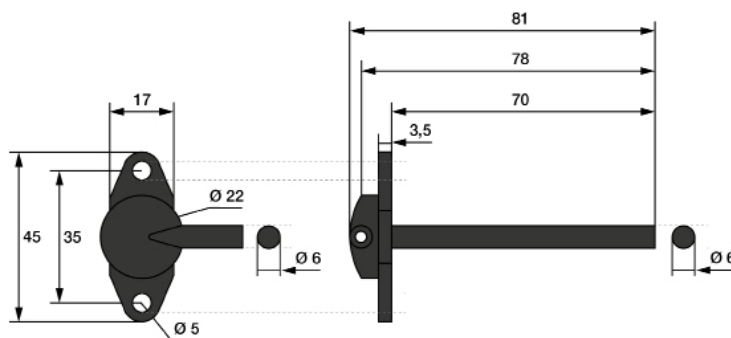

Mounting kit

Connection set consisting of 2 connection nipples (straight) made of ABS, 2 m of hose made of PVC (soft, UV-resistant) and 4 screws		Technical drawing
	Your order code	
	Article number	809990 0010
	2x connection nipples	
	Material	ABS
	Fastening	2 x Ø 3,5 mm drill holes
	4x Kreuzschlitzschrauben	
	Phillips screws (no pre-drilling necessary)	
	1x pipe	
	Material	PVC
	Length (mm)	2000

Connection nipple

2 connection nipples (at a 90° angle)		Technical drawing
	Your order code	
	Article number	809990 0011
	Material	ABS
	Fastening	2 x Ø 5,0 mm drill holes
	Diameter (mm)	6

MW / KC 21.07.2025