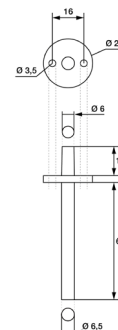

Mounting kit

Connection set consisting of 2 connection nipples (straight) made of ABS, 2 m of hose made of PVC (soft, UV-resistant) and 4 screws		Technical drawing
	Your order code	
	Article number	809990 0010
	2x connection nipples	
	Material	ABS
	Fastening	2 x Ø 3,5 mm drill holes
	4x Kreuzschlitzschrauben	
	Phillips screws (no pre-drilling necessary)	
	1x pipe	
	Material	PVC
	Length (mm)	2000

Connection nipple

2 connection nipples (at a 90° angle)		Technical drawing
	Your order code	
	Article number	809990 0011
	Material	ABS
	Fastening	2 x Ø 5,0 mm drill holes
	Diameter (mm)	6

MW / KC 21.07.2025