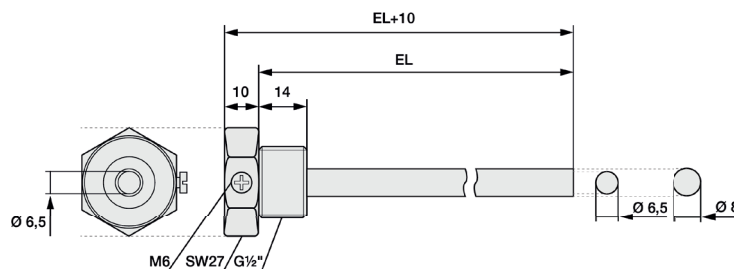

Technical drawing

MW / KS / 22.11.2023

Testo Sensor GmbH

Testo-Straße 1
D-79853 Lenzkirch

+49 7653 96597-0
+49 7653 96597-99

info@testo-sensor.de
www.testo-sensor.de

You can find our standard portfolio in our
webshop at: www.testo-sensor.shop