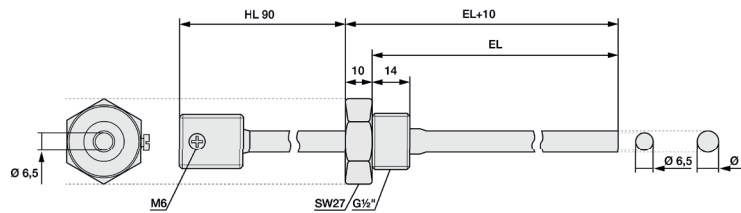

Technical drawing

MW / KS / 22.11.2023

Testo Sensor GmbH

Testo-Straße 1
D-79853 Lenzkirch

+49 7653 96597-0
+49 7653 96597-99

info@testo-sensor.de
www.testo-sensor.de

You can find our standard portfolio in our
webshop at: www.testo-sensor.shop