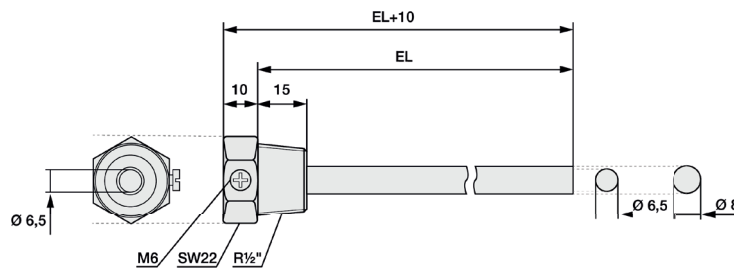

# Matching accessoires: Immersion sleeves

Brass immersion sleeve R1/2 " TH08-MS				
Article no.	809521 00XX	Code		ML (mm)
Temp. max	+150 °C	05		50
Pressure proof up to	10 bar (statisch)	10		100
Quick-release strap	Nickel plated	15		150
Process connection	R1/2 "	20		200
Wrench size	22	25		250
Ø Inside / Outside (mm)	6,5 / 8	30		300
Scope of delivery	Brass immersion sleeve R1/2 " TH-MS	40		400
Order code	809521 00	--		

Please attach the code for the mounting length.

### Technical drawing

Stainless steel immersion sleeve G1/2 " TH08-VA				
Article no.	809521 10XX	Code		ML (mm)
Temp. max	+600 °C	05		50
Pressure proof up to	40 bar (statisch)	10		100
Quick-release strap	1.4571 (316TI)	15		150
Process connection	G1/2 "	20		200
Wrench size	27	25		250
Ø Inside / Outside (mm)	6,5 / 8	30		300
Scope of delivery	Stainless steel immersion sleeve G1/2 " TH-VA	40		400
Your order code	809521 10	--		

**Stainless steel immersion sleeve G1/2 " with neck tube TH08-VA**

Article no.	809521 20XX	Code	EL (mm)
Temp. max	+600 °C	05	50
Pressure proof up to	40 bar (statisch)	10	100
Quick-release strap	1.4571 (316TI)	15	150
Process connection	G1/2 "	20	200
Wrench size	27	25	250
Ø Inside / Outside (mm)	6,5 / 8	30	300
Length neck tube (mm)	90		
Scope of delivery	Stainless steel immersion sleeve G1/2 " with neck tube TH-VA		
Your order code	809521 20	--	